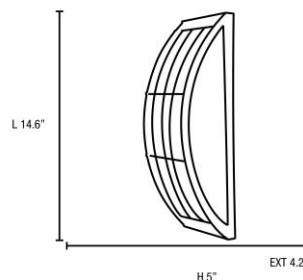

Stock Code: **20373LEDDL P-SAT/OPL**

Collection: Tyro

PRODUCT INFORMATION

Base: 20373 Parent: 20373LEDDL P
Mounting Type: Wall UPC: 641594216387
Finish: Satin
Diffuser: Opal

PRODUCT MEASUREMENTS

FIXTURE	BACKPLATE / CANOPY
Length:	Length 13.75"
Width: 14.75"	Width: 4.25"
Diameter	Diameter:
Height: 5"	Height: 0.5"
Extension: 4.25"	
Overall Height:	

TECHNICAL SPECIFICATIONS

SPECIFICATIONS

Frame Material: Steel
Diffuser Material: Glass
Lamping Type: E-26 (Replaceable LED Jbox: Standard
Lamping Base: E-26 Lamp Wattage: 9 W
Lamp Quantity: 1 Total Wattage: 9 W
Voltage: 120v Lamps Included: Yes

Additional Notes:

Project Name: _____
Location: _____
Type: _____
Quantity: _____
Notes: _____

LINE DRAWING

IES FILE

In addition to Access Lighting's purchase and warranty terms and conditions, by signing below or placing an order, you agree that you are authorized to bind the entity placing any order and acknowledge the following: All of sizes and measurements are approximate and all images are for illustrative purposes only. In the event of an inconsistency, the "Product Measurements" section controls. There also may be slight differences in the colors and designs compared to the displayed and printed images.